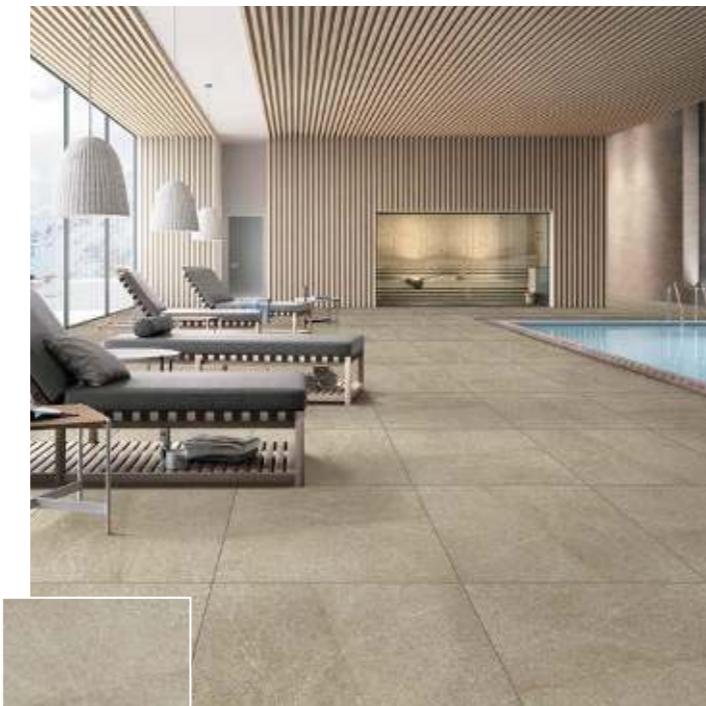

artekk s20

The Architectural Natural Collection

artekk s20
The Architectural Natural Collection

Porcelain Paver
Size: 600x600x20mm

MURRAY

GOULBURN

artekk s20
The Architectural Natural Collection

Porcelain Paver
Size: 600x600x20mm

RAVEN

NORCHE SAND

RIVERSAND

SHOT

GRAPHITE

CARBON