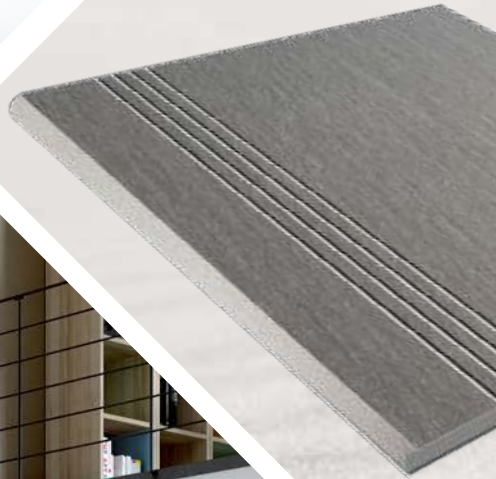

artekk s20

The Architectural Natural Collection

artekk s20
The Architectural Natural Collection

Porcelain Paver
Size: 600x600x20mm

MURRAY

GOULBURN

artekk s20
The Architectural Natural Collection

Porcelain Paver
Size: 600x600x20mm

RAVEN

NORCHE SAND

RIVERSAND

SHOT

GRAPHITE

CARBON